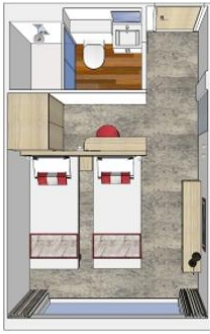

MS Miguel Torga

5 anchors - Douro - 66 cabins

MS Miguel Torga

The MS Miguel Torga cruises on the Douro.

Interior design

Cabins

- Upper Deck 2 beds - disabled person 14 m²
- Middle deck 2 beds 12 m²
- Middle deck 2 adjustable twin beds 13 m²
- Middle deck suit 2 beds 15 m²
- Main deck 2 beds 12 m²
- Main deck 2 adjustable twin beds 13 m²
- Upper deck 2 adjustable twin beds 13 m²
- Upper deck 2 beds - Suit 19 m²

Cabins equipments

- TV
- Telephone (for internal calls only)
- Bathroom with shower and toilet
- Towels
- Safe
- Independent air-conditioning
- Electricity 220V
- Wi-Fi

Please note that there is no laundry service on board the ship.

Decks and technical details

MAIN DECK 8 cabins

MIDDLE DECK 24 cabins

UPPER DECK 34 cabins

Number of cabin decks : 3

Width : 11.40

Guest capacity : 132

Year Built : 2017