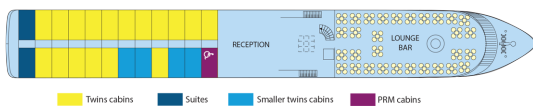

MS Miguel Torga

5 anchors - Douro - 66 cabins

MS Miguel Torga

The MS Miguel Torga cruises on the Douro.

Interior design

Cabins

- Upper Deck 2 beds - disabled person 14 m²
- Middle deck 2 beds 12 m²
- Middle deck 2 adjustable twin beds 13 m²
- Middle deck suit 2 beds 15 m²
- Main deck 2 beds 12 m²
- Main deck 2 adjustable twin beds 13 m²
- Upper deck 2 adjustable twin beds 13 m²
- Upper deck 2 beds - Suit 19 m²

Decks and technical details

MAIN DECK 8 cabins

MIDDLE DECK 24 cabins

UPPER DECK 34 cabins

Number of cabin decks : 3

Width : 11.40

Guest capacity : 132

Year Built : 2017