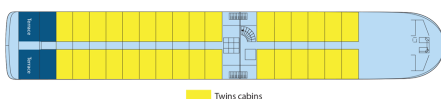

MS Miguel Torga

5 anchors - Douro - 66 cabins

MS Miguel Torga

The MS Miguel Torga cruises on the Douro.

Interior design

Cabins

- Upper Deck 2 beds - disabled person 14 m²
- Middle deck 2 beds 12 m²
- Middle deck 2 adjustable twin beds 13 m²
- Middle deck suit 2 beds 15 m²
- Main deck 2 beds 12 m²
- Main deck 2 adjustable twin beds 13 m²
- Upper deck 2 adjustable twin beds 13 m²
- Upper deck 2 beds - Suit 19 m²

Decks and technical details

MAIN DECK 8 cabins

MIDDLE DECK 24 cabins

UPPER DECK 34 cabins

Number of cabin decks : 3

Width : 11.40

Guest capacity : 132

Year Built : 2017

Number of cabins : 66

Length : 80

Elevators

Cabin for Mobility Impaired

Cabins outside

SUN DECK

MAIN DECK : RESTAURANT

MIDDLE DECK : LOUNGE BAR WITH DANCEFLOOR - RECEPTION DESK