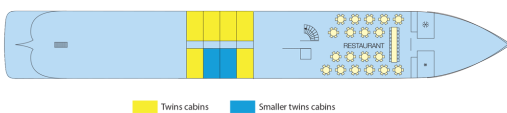

MS Miguel Torga

5 anchors - Douro - 66 cabins

MS Miguel Torga

The MS Miguel Torga cruises on the Douro.

Interior design

Cabins

- Upper Deck 2 beds - disabled person 14 m²
- Middle deck 2 beds 12 m²
- Middle deck 2 adjustable twin beds 13 m²
- Middle deck suit 2 beds 15 m²
- Main deck 2 beds 12 m²
- Main deck 2 adjustable twin beds 13 m²
- Upper deck 2 adjustable twin beds 13 m²
- Upper deck 2 beds - Suit 19 m²

Decks and technical details

MAIN DECK 8 cabins

MIDDLE DECK 24 cabins

UPPER DECK 34 cabins

Number of cabin decks : 3

Width : 11.40

Guest capacity : 132

Year Built : 2017

Number of cabins : 66

Length : 80

Elevators

Cabin for Mobility Impaired

Cabins outside

SUN DECK

MAIN DECK : RESTAURANT

MIDDLE DECK : LOUNGE BAR WITH DANCEFLOOR - RECEPTION DESK